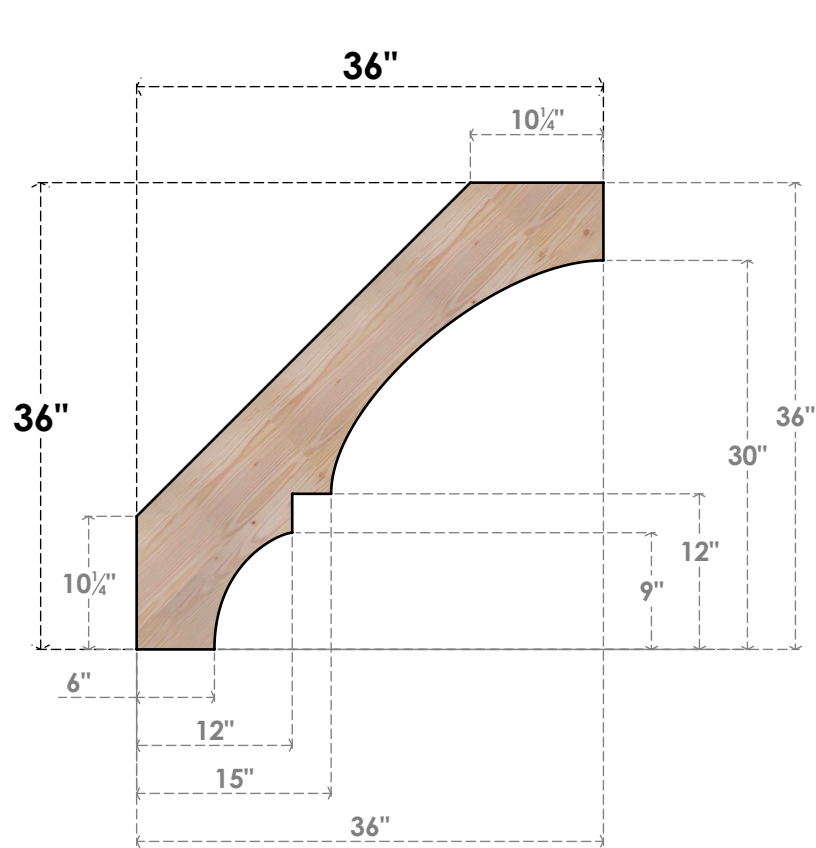

BRC06X36X36BOA00SDF

5 1/2"W X 36"D X 36"H BALBOA SMOOTH BRACE, DOUGLAS FIR

SIDE

FRONT

EKENA MILLWORK
 2300 WEST MAIN ST.
 CLARKSVILLE, TX 75426
 TOLL FREE: 866-607-0453
 WWW.EKENAMILLWORK.COM

NOTES

1. INSTALLATION TO BE COMPLETED IN ACCORDANCE WITH MANUFACTURER'S SPECIFICATIONS.
2. DRAWING MAY NOT BE TO SCALE
3. THIS DRAWING IS INTENDED FOR DESIGN AND PLANNING PURPOSES ONLY.
4. ALL INFORMATION CONTAINED HEREIN WAS CURRENT AT THE TIME OF DEVELOPMENT BUT MUST BE REVIEWED AND APPROVED BY THE PRODUCT MANUFACTURER TO BE CONSIDERED ACCURATE.
5. PRODUCTS ARE NOT KILN DRIED. THIS ITEM IS UNIQUE AND WILL CONTAIN THE NATURAL VARIATIONS THAT THE WOOD SPECIES OFFERS. THIS MAY RESULT IN VARIATIONS UP TO 1/4"