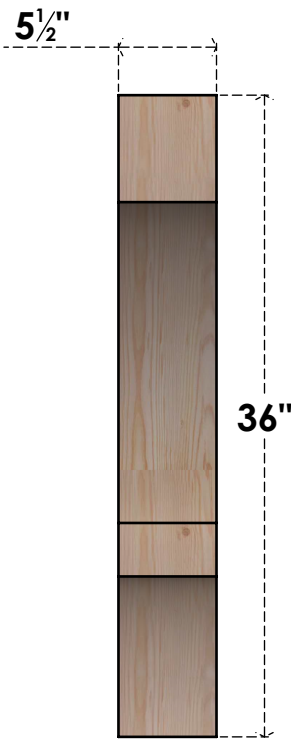

BRC06X36X36BOA00SDF

5 1/2"W X 36"D X 36"H BALBOA SMOOTH BRACE, DOUGLAS FIR

SIDE

FRONT

EKENA MILLWORK
 2300 WEST MAIN ST.
 CLARKSVILLE, TX 75426
 TOLL FREE: 866-607-0453
 WWW.EKENAMILLWORK.COM

NOTES

1. INSTALLATION TO BE COMPLETED IN ACCORDANCE WITH MANUFACTURER'S SPECIFICATIONS.
2. DRAWING MAY NOT BE TO SCALE
3. THIS DRAWING IS INTENDED FOR DESIGN AND PLANNING PURPOSES ONLY.
4. ALL INFORMATION CONTAINED HEREIN WAS CURRENT AT THE TIME OF DEVELOPMENT BUT MUST BE REVIEWED AND APPROVED BY THE PRODUCT MANUFACTURER TO BE CONSIDERED ACCURATE.
5. PRODUCTS ARE NOT KILN DRIED. THIS ITEM IS UNIQUE AND WILL CONTAIN THE NATURAL VARIATIONS THAT THE WOOD SPECIES OFFERS. THIS MAY RESULT IN VARIATIONS UP TO 1/4"